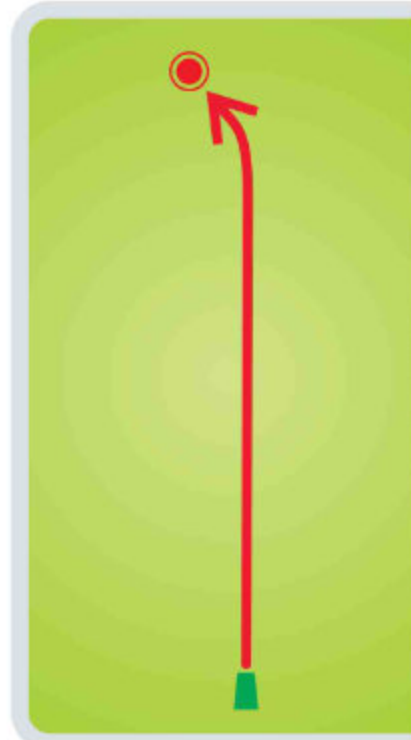

11

JÖULUMÄE
Disc Golf
KOLLANE RADA
Yellow Course

11

JÖULUMÄE
Disc Golf
PUNANE RADA
Red Course

Raja pikkus /Length

237m

777 FT

Par 5

Kõrguste vahe /Height Difference

-5 m / -16 FT

OB on the right (asphalt road
and beyond)

Raja pikkus /Length

124m

407 FT

Par 3

Kõrguste vahe /Height Difference

-4 m / -13 FT