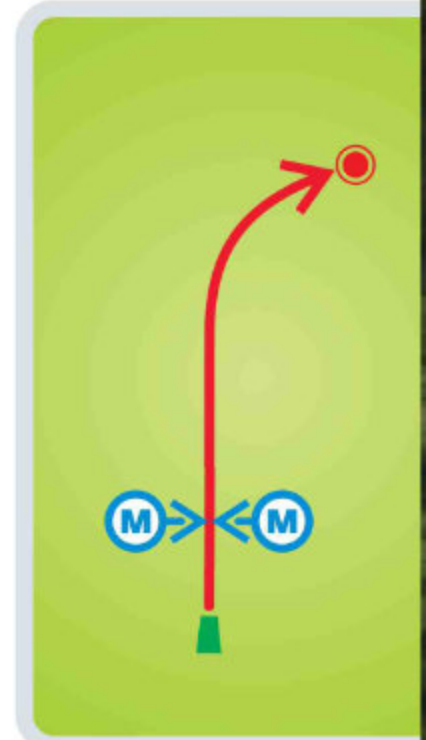

-1 m / -3 FT

Kohustusliku rajapunktiga **M** eksimise korral sooritatakse uus vise sama koha pealt.

In case of missing the mandatory route **M** a player must rethrow.

www.joulumae.ee

11

JÖULUMÄE
Disc Golf
KOLLANE RADA
Yellow Course