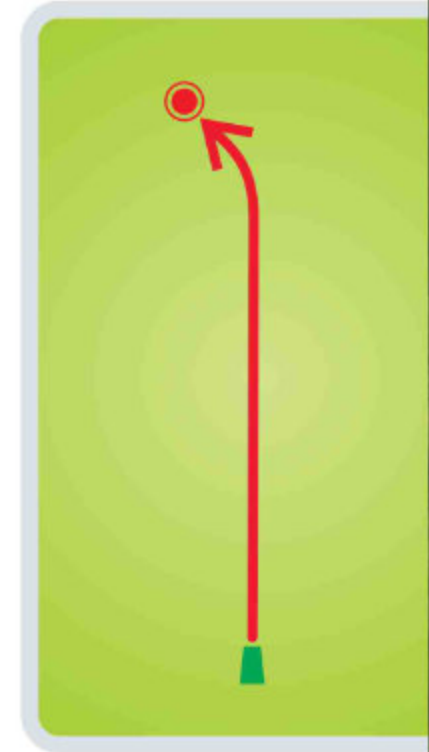

www.joulumae.ee

www.joulumae.ee