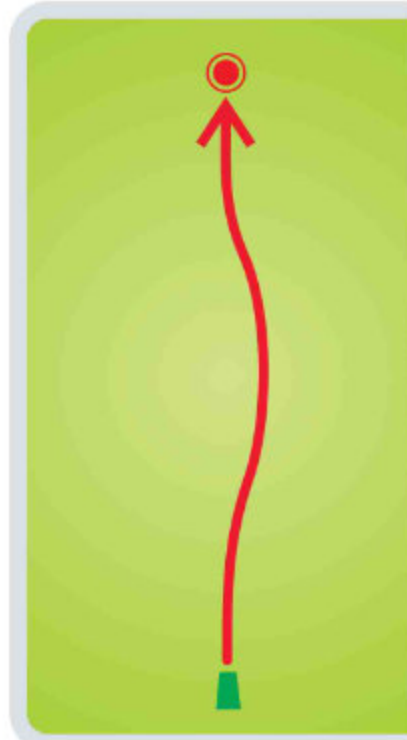

18

JÖULUMÄE
Disc Golf
KOLLANE RADA
Yellow Course

18

JÖULUMÄE
Disc Golf
PUNANE RADA
Red Course

Raja pikkus / Length

184m

603 FT

Par 4

Kõrguste vahe / Height Difference

-14 m / -46 FT

OB on the right and behind the
basket (asphalt road and beyond)