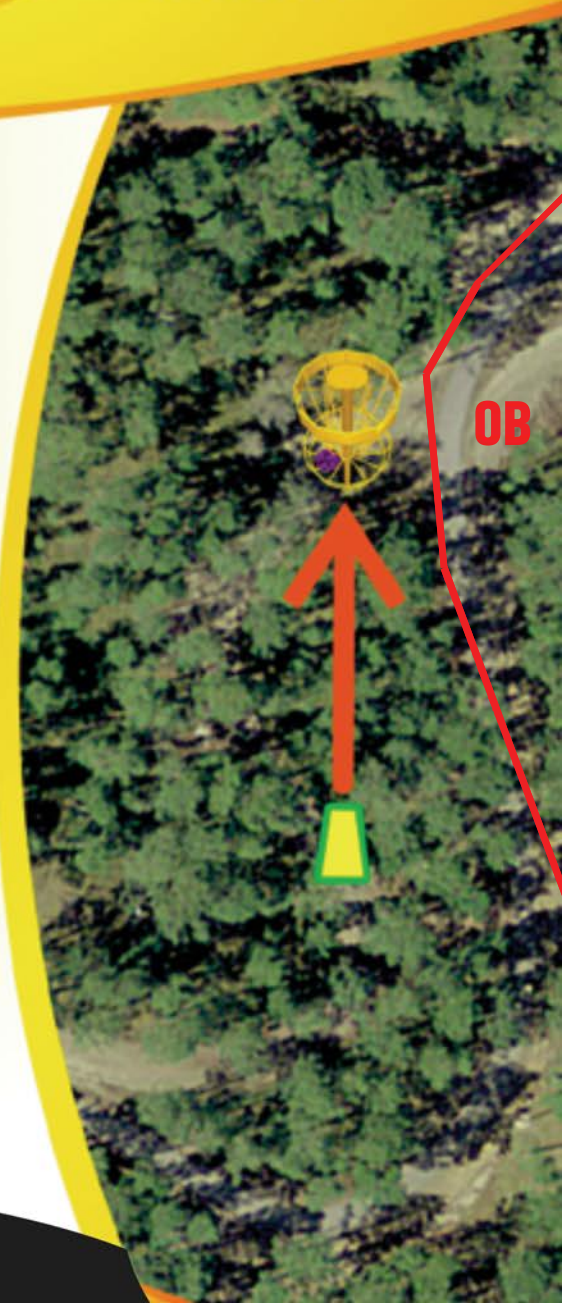

VISKE KIRJELDUS / *Trajectory*

Otse, kerge kaarega
vasakule

Direct, curve to the left

**MANDATORY ON THE LEFT.
IF PLAYER MISSES THE
MANDATORY (TREE) THE
NEXT THROW WILL BE
THROWN FROM THE DROP ZONE.
ONE STROKE PENALTY
APPLIES. OB ALL THE WAY ON
THE RIGHT AND ALSO
BEHIND THE BASKET (ASPHALT
AND BEYOND)**

KOLLANE RADA
Yellow course

13

59m

Par3

VISKE KIRJELDUS / *Trajectory*

Otse künkale

Direct to the slope

**MANDATORY ON THE RIGHT.
IF PLAYER MISSES THE
MANDATORY (TREE) THE
NEXT THROW WILL BE
THROWN FROM THE DROP
ZONE. ONE STROKE PENALTY
APPLIES. OB ALL THE WAY ON THE
RIGHT AND BEHIND THE
BASKET (ASPHALT ROAD)**

14

79m
Par3

VISKE KIRJELDUS / Trajectory

Otse, kaarega
paremale

Direct, curve to the right

KOHUSTUSLIK RAJAPUNKT
Mandatory

NO SPECIAL RULES

Jõulumäe