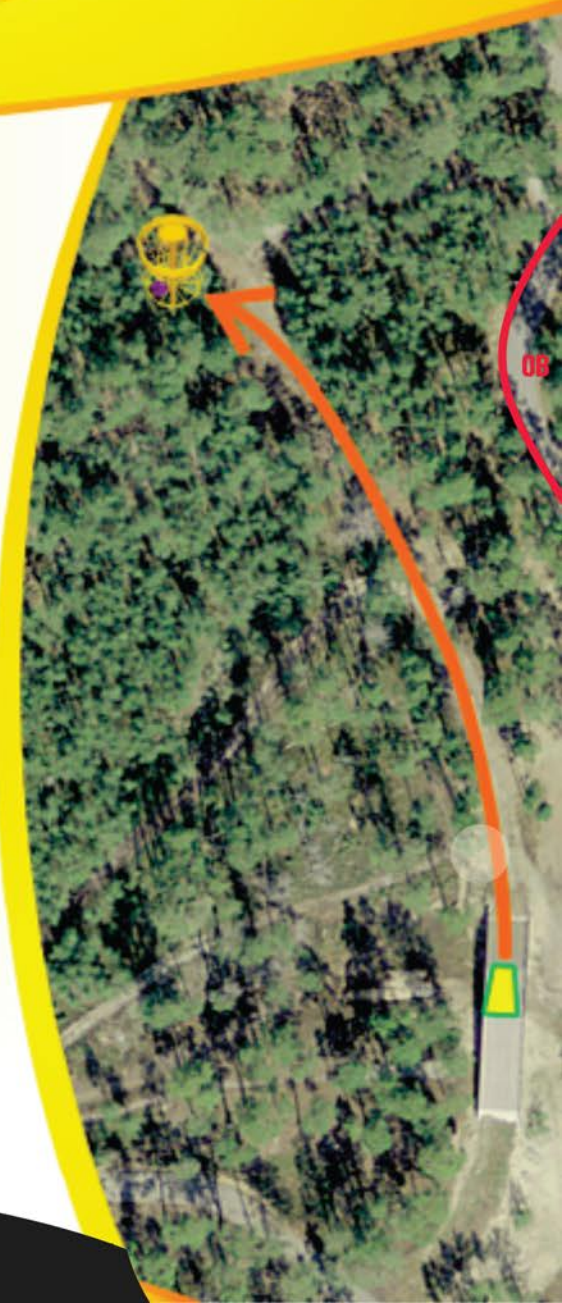

KOLLANE RADA
Yellow course

5

116m
Par3

VISKE KIRJELDUS / *Trajectory*

Kaarega paremale
Curve to the right

dude

**MANDATORY ON THE LEFT.
IF PLAYER MISSES THE
MANDATORY (TREE) THE NEXT
THROW WILL BE THROWN
FROM THE DROP ZONE.
ONE STROKE PENALTY
APPLIES.**

6

208m
Par5

VISKE KIRJELDUS / Trajectory

*Otse, kaarega vasakule
nõlvast üles*

*Direct, curve to the left
on the slope*

 **KOHUSTUSLIK RAJAPUNKT**
Mandatory

**OB ALL THE WAY ON THE
RIGHT (ASPHALT ROAD AND
OVER THE ASPHALT)**

Jõulumäe

Disc-GOLF

KOLLANE RADA

Yellow course

7

114m
Par3

VISKE KIRJELDUS / *Trajectory*

**Suure kaarega
vasakule teeristi**

*Curve to the left on the
crossroad*

**OB ALL THE WAY ON THE LEFT
(ASPHALT ROAD AND BEYOND),
ALL THE WAY ON THE RIGHT
(STONEROAD AND BEYOND) AND
BEHIND THE BASKET (STICKS).
IF PLAYERS OPENING THROW IS
OB THEN GO TO THE DROPZONE.
ONE STROKE PENALTY
APPLIES.AFTER THAT NORMAL OB
RULES APPLY.**